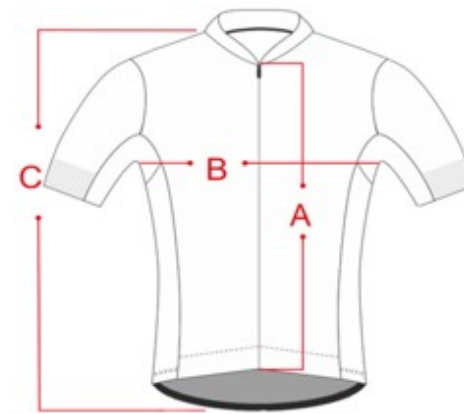

Men jersey Short Sleeve “The Heart” product#7003 [Race Fit]

Size	A Front Zip(cm)	B Chest(cm)	C Back(cm)	D Cuff(cm)
XS	46	79	61	22
S	48	83	63	23
M	50	87	65	24
L	52	91	67	25
XL	54	95	69	26
2XL	56	97	71	27
3XL	58	101	73	28
4XL	60	105	75	29