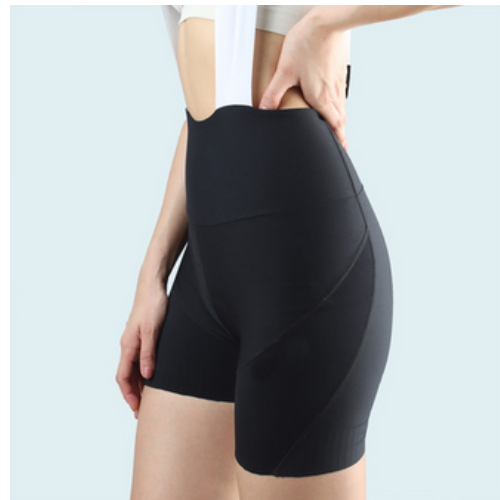

Women Bibshorts - NIKI

product#4001 [Race fit]

Supersoft Lycra och med magnetband bak för att låsa/släppa banden

OBS! Finns även i storlek 3XL