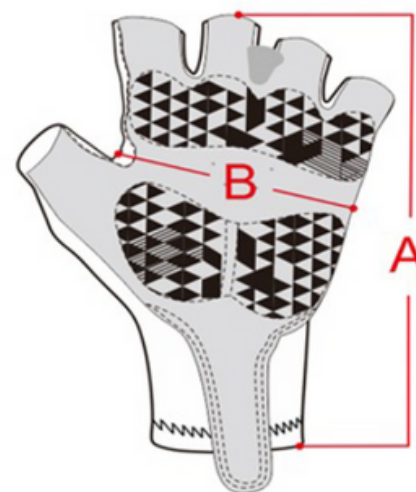

Women Bibshorts - clio

product#4002 [Close fit]

SIZE CHART

		S	M	L	XL	2XL	3XL	4XL
Waist	(A)	62	66	70	74	78	82	86
Hip	(B)	70	74	78	82	86	90	94
Inseam	(C)	23.5	24	24.5	25	25.5	26	26.5
Thigh	(D)	34	35	36	37	38	39	40

Note: Unit: CM, The measurement tolerance is 2-4cm.

CYCLING CAP - THE HEART

product#6003 [One size]

RIDE FOR LIFE - CYCLING CAP

Socks - THE HEART

product#6004

Ride For Life - Socks size Guide

Size	Top Circumference	Bottom Circumference	Height
S (36-38 EU)	200mm	170mm	165mm
M (39-41 EU)	220mm	175mm	180mm
L (42-44 EU)	230mm	180mm	195mm
XL (45-47 EU)	240mm	180mm	210mm

Check size chart for the suitable size before you order,
if you are not sure, contact customer service for recommendations.

No	Size chose	S	M	L	XL	2XL
A	overall length(cm)	17	17.5	18	18.5	19
B	Palm width(cm)	8.5	9	9.5	10	10.5