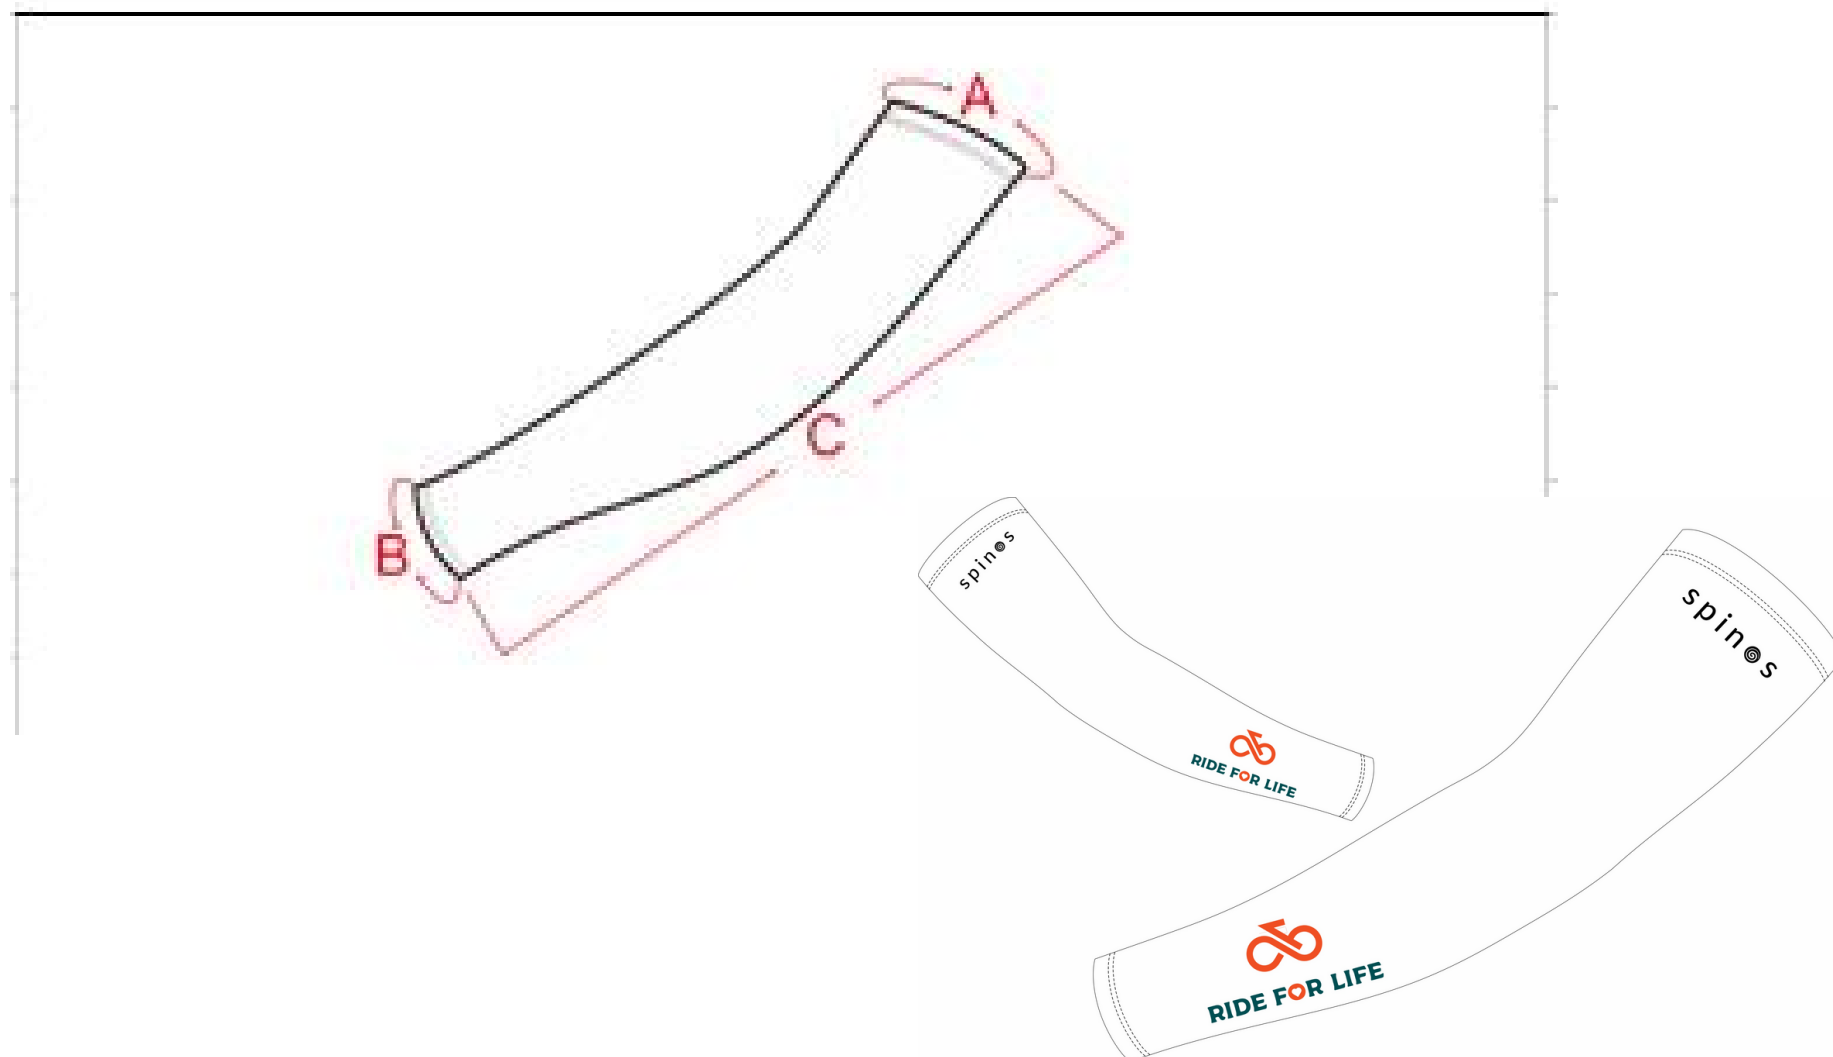

WIND WEST - Ride For Life

product#1001

Size	A Front Zip	B Chest (cm)	C Back(cm)	D Hem(cm)
XXS	53	96	71	76
XS	55	100	73	80
S	55	104	75	84
M	57	108	77	88
L	57	112	79	92
XL	59	116	81	96
2XL	59	120	83	100
3XL	61	124	85	104