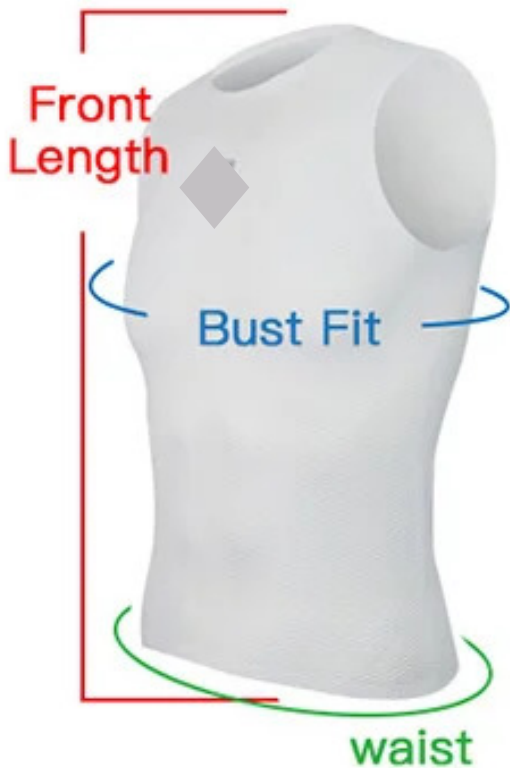

SIZE CHART

Size	Bust Fit	Front Length	waist	Height	Weight
S	88±4	58.5	66-82	165-170	50-55
M	92±4	60	70-86	168-175	53-64
L	96±4	61.5	74-90	173-180	62-75
XL	100±4	63	78-94	178-183	73-82
2XL	104±4	64.5	82-98	181-185	80-92
3XL	108±4	66	86-102	181-190	90-105
4XL	112±4	67.5	90-106	181-193	103-115