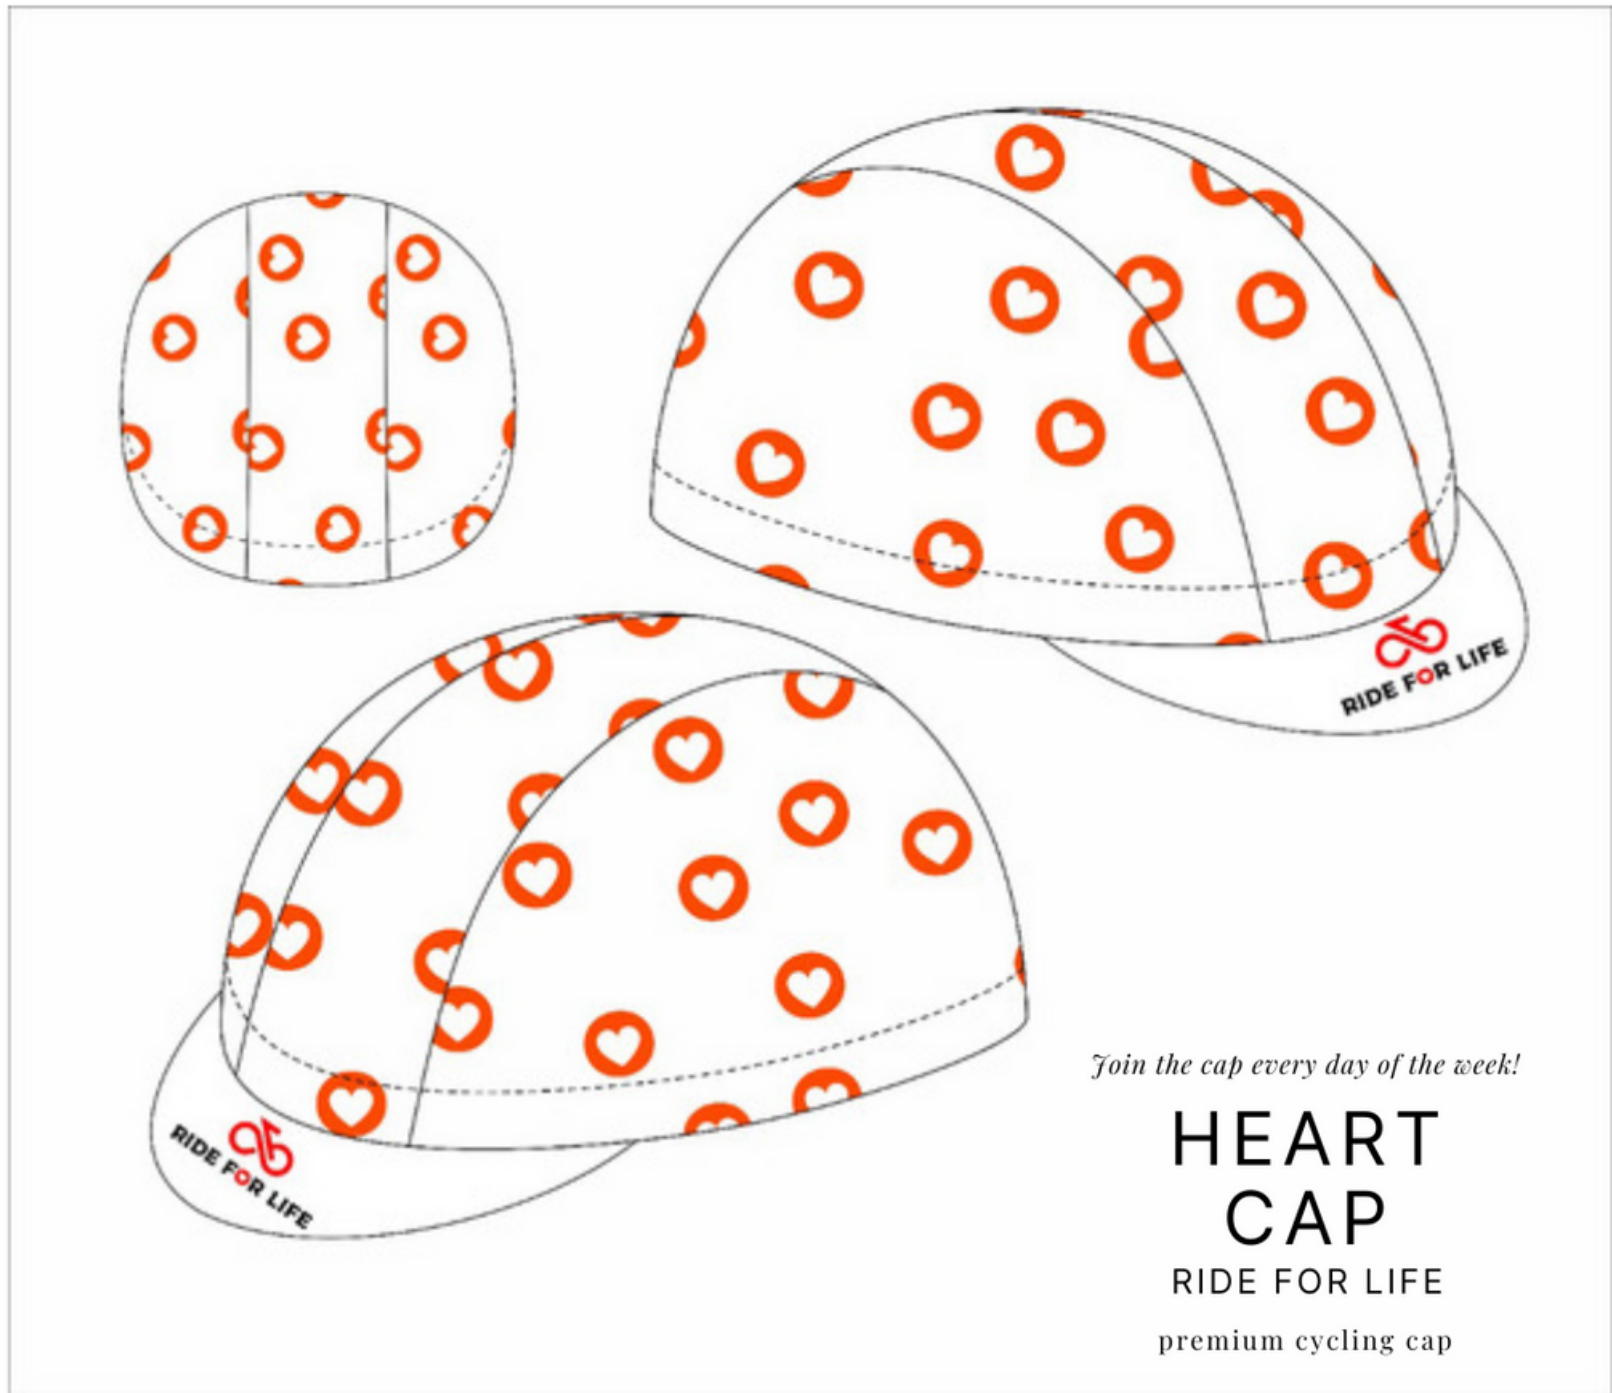

CYCLING CAP - THE HEART

product#6003 [One size]

RIDE FOR LIFE - CYCLING CAP