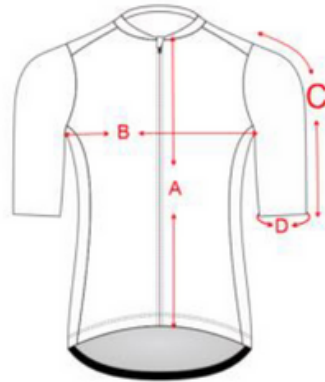

Note: Unit: CM. The measurement tolerance is 2-4cm.

Women Team jersey short sleeve Ride For Life

product#8002 [Race fit]

										Tolerance(cm)
US/EU		XXS	XS	S	M	L	XL	XXL		
front zipper A	38	40	42	44	46	48	50	50		± 1
back length B	50.5	52.5	54.5	56.5	58.5	60.5	62.5	62.5		± 1
1/2 chest C	34	36	38	40	42	44	47	50		± 1
1/2 waist D	28	30	33	36	38	40	44	48		± 1
1/2 hem E	31	33	35	37	39	41	44	47		± 1
short sleeve length F	22	22.5	23	23.5	24	24.5	25	25		± 1
1/2 sh. sl. cuff G	9	9.5	10	10.5	11	11.5	12	12.5		± 1
long sleeve length	47	48.5	50	51.5	53	54.5	56	56		± 1
1/2 long sl. cuff	6.5	6.75	7	7.25	7.5	7.75	8	8.25		± 0.5

Women jersey short sleeve “The Heart”

product#8003 [Race fit]

The Heart
**WOMEN
JERSEY**

SIZE CHART: Women Edition

	S	M	L	XL	2XL	3XL	4XL
Zip (A)	46	48	50	52	54	56	58
Chset (B)	86	90	94	98	102	106	110
Sleeve (C)	27	28	29	30	31	32	33
Cuff (D)	23	24	25	26	27	28	29
Hem	68	72	76	80	84	88	92