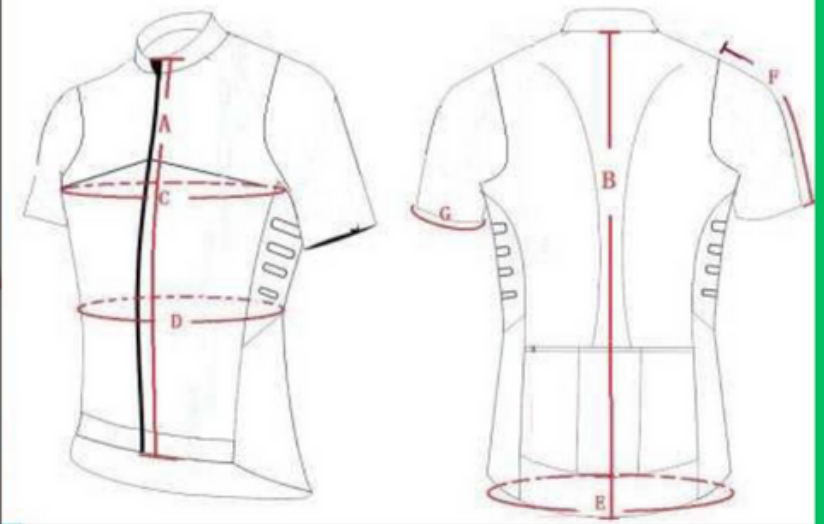

Men Team jersey Short Sleeve

Ride For Life

product#7002 [Race Fit]

The Men
**RIDE
FOR
LIFE
TEAM
JERSEY**

	US/EU	XXS	XS	S	M	L	XL	XXL	3XL	4XL	cm
front zipper A		40	42	44	46	48	50	52	52	52	±1
back length B		55	57	59	61	63	65	67	67	67	±1
1/2 chest C		35	37	39	41	43	46	49	52	55	±1
1/2 waist D		32	34	36	38	40	44	48	52	55	±1
1/2 hem E		33	35	37	39	41	44	47	50	53	±1
sleeve length F		23.5	24	24.5	25.5	26	26.5	27	27	27	±1
1/2 selve cuff G		10.5	11	11.5	12	12.5	13.25	14	14.75	15.5	±1
suggested height(cm)& weight(kg)		160-165	165-170	170-175	175-180	180-185	185-190	190-195	190-195		
		55-60	60-65	65-70	70-75	75-80	80-85	85-90	90-95		

RIDE FOR LIFE - MEN TEAM JERSEY