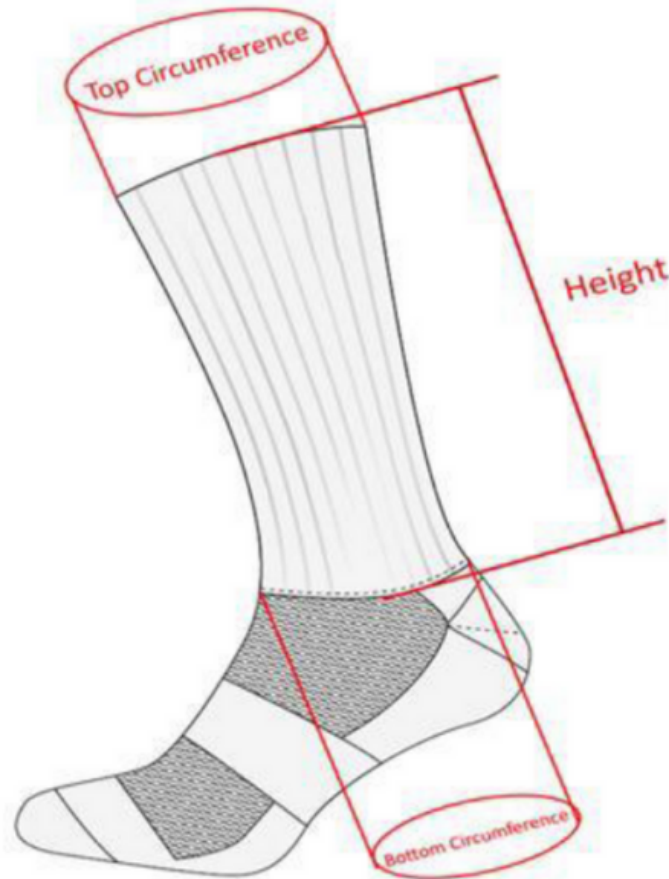

Women Bibshorts - clio

product#4002 [Close fit]

SIZE CHART

		S	M	L	XL	2XL	3XL	4XL
Waist	(A)	62	66	70	74	78	82	86
Hip	(B)	70	74	78	82	86	90	94
Inseam	(C)	23.5	24	24.5	25	25.5	26	26.5
Thigh	(D)	34	35	36	37	38	39	40

Note: Unit: CM, The measurement tolerance is 2-4cm.

CYCLING CAP - THE HEART

product#6003 [One size]

RIDE FOR LIFE - CYCLING CAP

Socks - THE HEART

product#6004

Ride For Life - Socks size Guide

Size	Top Circumference	Bottom Circumference	Height
S (36-38 EU)	200mm	170mm	165mm
M (39-41 EU)	220mm	175mm	180mm
L (42-44 EU)	230mm	180mm	195mm
XL (45-47 EU)	240mm	180mm	210mm

Check size chart for the suitable size before you order,
if you are not sure, contact customer service for recommendations.

No	Size chose	S	M	L	XL	2XL
A	overall length(cm)	17	17.5	18	18.5	19
B	Palm width(cm)	8.5	9	9.5	10	10.5