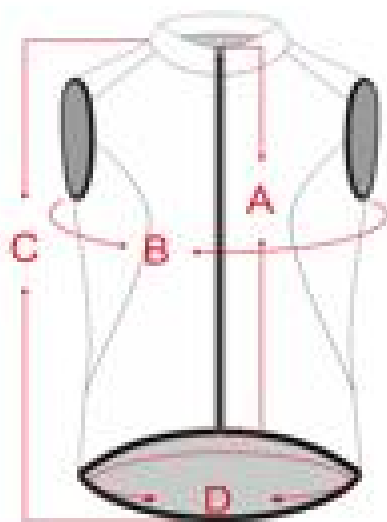

RIDE FOR LIFE - CYCLING MINI BAG

Size: 38x25x25cm Handle: 1 color: black compartments: 6

www.rideforlife.se

ARM WARMERS - Ride For Life

Size	A Upper (cm)	B Lower (cm)	C Sleeve (cm)
S	25	15	42
M	28	17	44
L	31	19	46
XL	34	21	48

WIND WEST - Ride For Life

product#1001

Size	A Front Zip	B Chest (cm)	C Back(cm)	D Hem(cm)
XXS	53	96	71	76
XS	55	100	73	80
S	55	104	75	84
M	57	108	77	88
L	57	112	79	92
XL	59	116	81	96
2XL	59	120	83	100
3XL	61	124	85	104