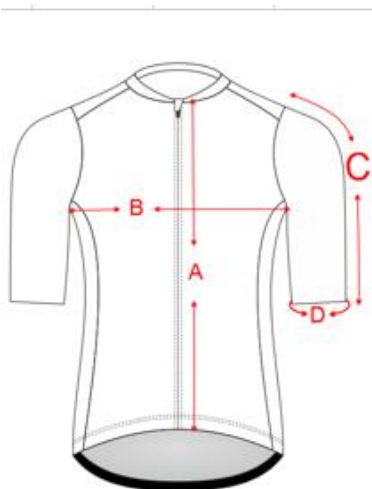

Women Team jersey short sleeve Ride For Life

product#8001 [Normal fit]