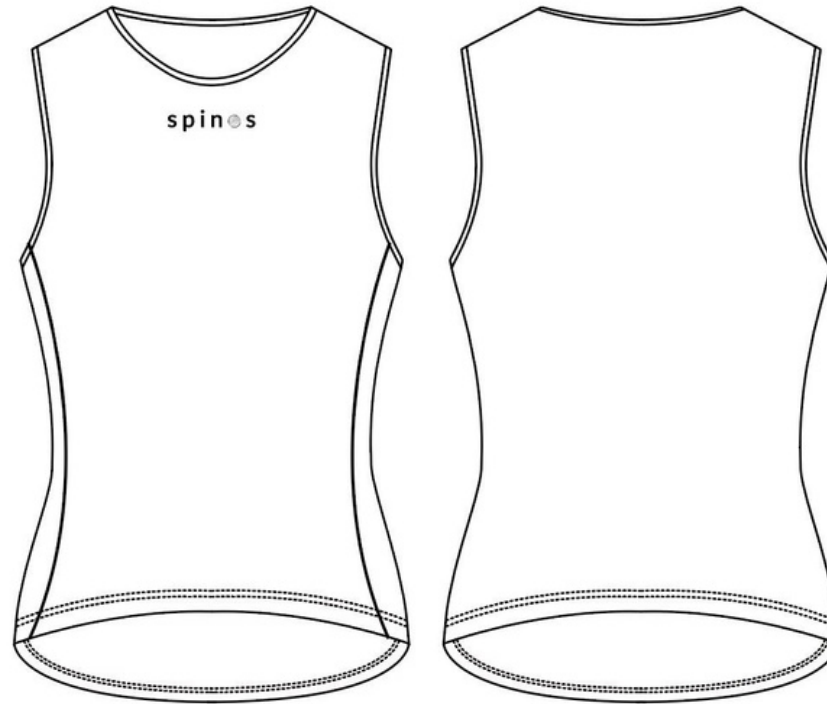

WOMEN BASE LAYER - spinos

product#7002

SIZE CHART

		XS	S	M	L	XL	2XL	3XL
Back	(A)	62.5	64	65.5	67	68.5	70	71.5
Chset	(B)	80	84	88	92	96	100	104
Hem	(C)	64	68	72	76	80	84	88

Note: Unit: CM, The measurement tolerance is 2-4cm.