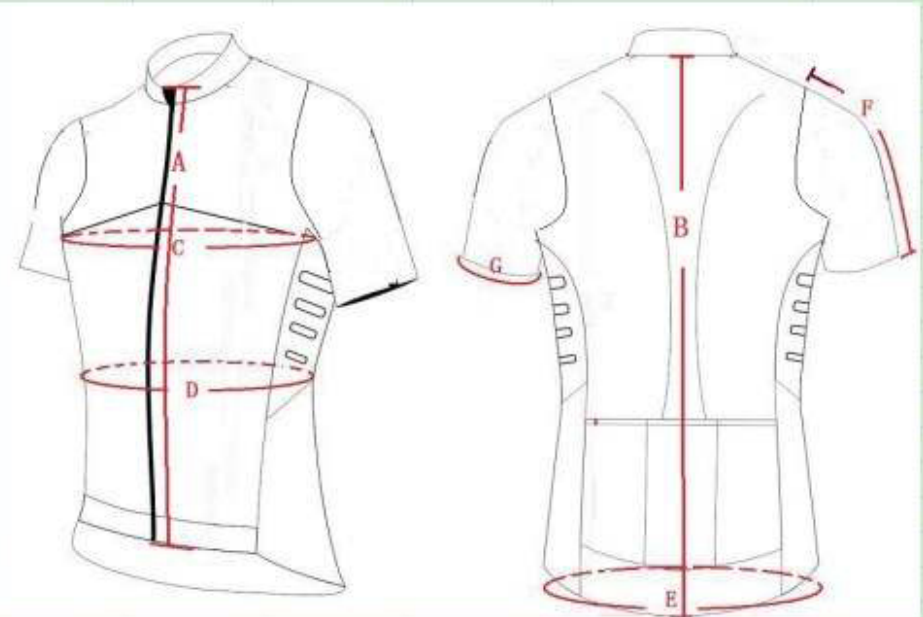

Women Team jersey short sleeve Ride For Life

product#8002 [Race fit]

										Tolerance(cm)
US/EU		XXS	XS	S	M	L	XL	XXL		
front zipper A	38	40	42	44	46	48	50	50		± 1
back length B	50.5	52.5	54.5	56.5	58.5	60.5	62.5	62.5		± 1
1/2 chest C	34	36	38	40	42	44	47	50		± 1
1/2 waist D	28	30	33	36	38	40	44	48		± 1
1/2 hem E	31	33	35	37	39	41	44	47		± 1
short sleeve length F	22	22.5	23	23.5	24	24.5	25	25		± 1
1/2 sh. sl. cuff G	9	9.5	10	10.5	11	11.5	12	12.5		± 1
long sleeve length	47	48.5	50	51.5	53	54.5	56	56		± 1
1/2 long sl. cuff	6.5	6.75	7	7.25	7.5	7.75	8	8.25		± 0.5