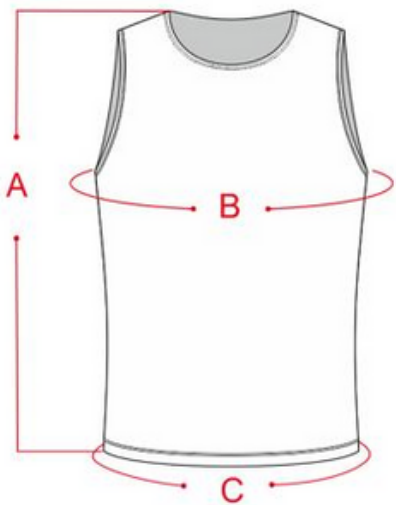

WOMEN BASE LAYER - spinos

product#7002

SIZE CHART

		XS	S	M	L	XL	2XL	3XL
Back	(A)	62.5	64	65.5	67	68.5	70	71.5
Chset	(B)	80	84	88	92	96	100	104
Hem	(C)	64	68	72	76	80	84	88

Note: Unit: CM, The measurement tolerance is 2-4cm.